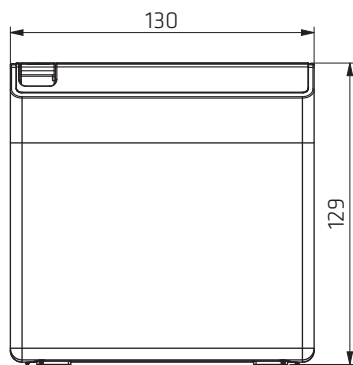

Dimensions

Unit : mm