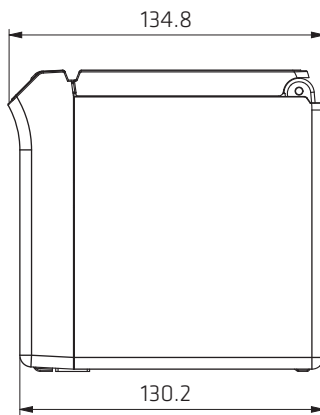

Dimensions

Unit : mm