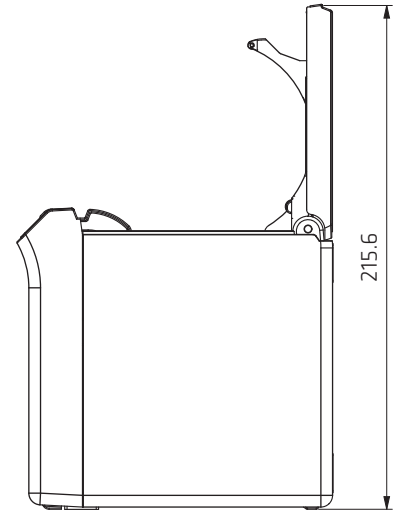

Dimensions

Unit : mm