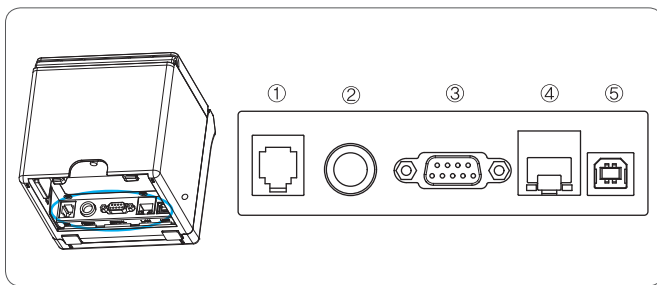

* Specifications may change without prior notice.

Dimensions

Unit : mm

I/O Interfaces

- ① Drawer Kick-Out
- ② Power Connector / 24V
- ③ Serial
- ④ Ethernet
- ⑤ USB (B type)

Ordering Information

Part No.	Description
A8 P(B)	Direct Thermal POS Printer USB+Serial+Ethernet Interface, Dark Grey
A8 P(W)	Direct Thermal POS Printer USB+Serial+Ethernet Interface, White
A8 PW(B)	Direct Thermal POS Printer USB+Serial+Ethernet Interface, Dark Grey WiFi/Bluetooth Option
A8 PW(W)	Direct Thermal POS Printer USB+Serial+Ethernet Interface, Dark Grey WiFi/Bluetooth Option